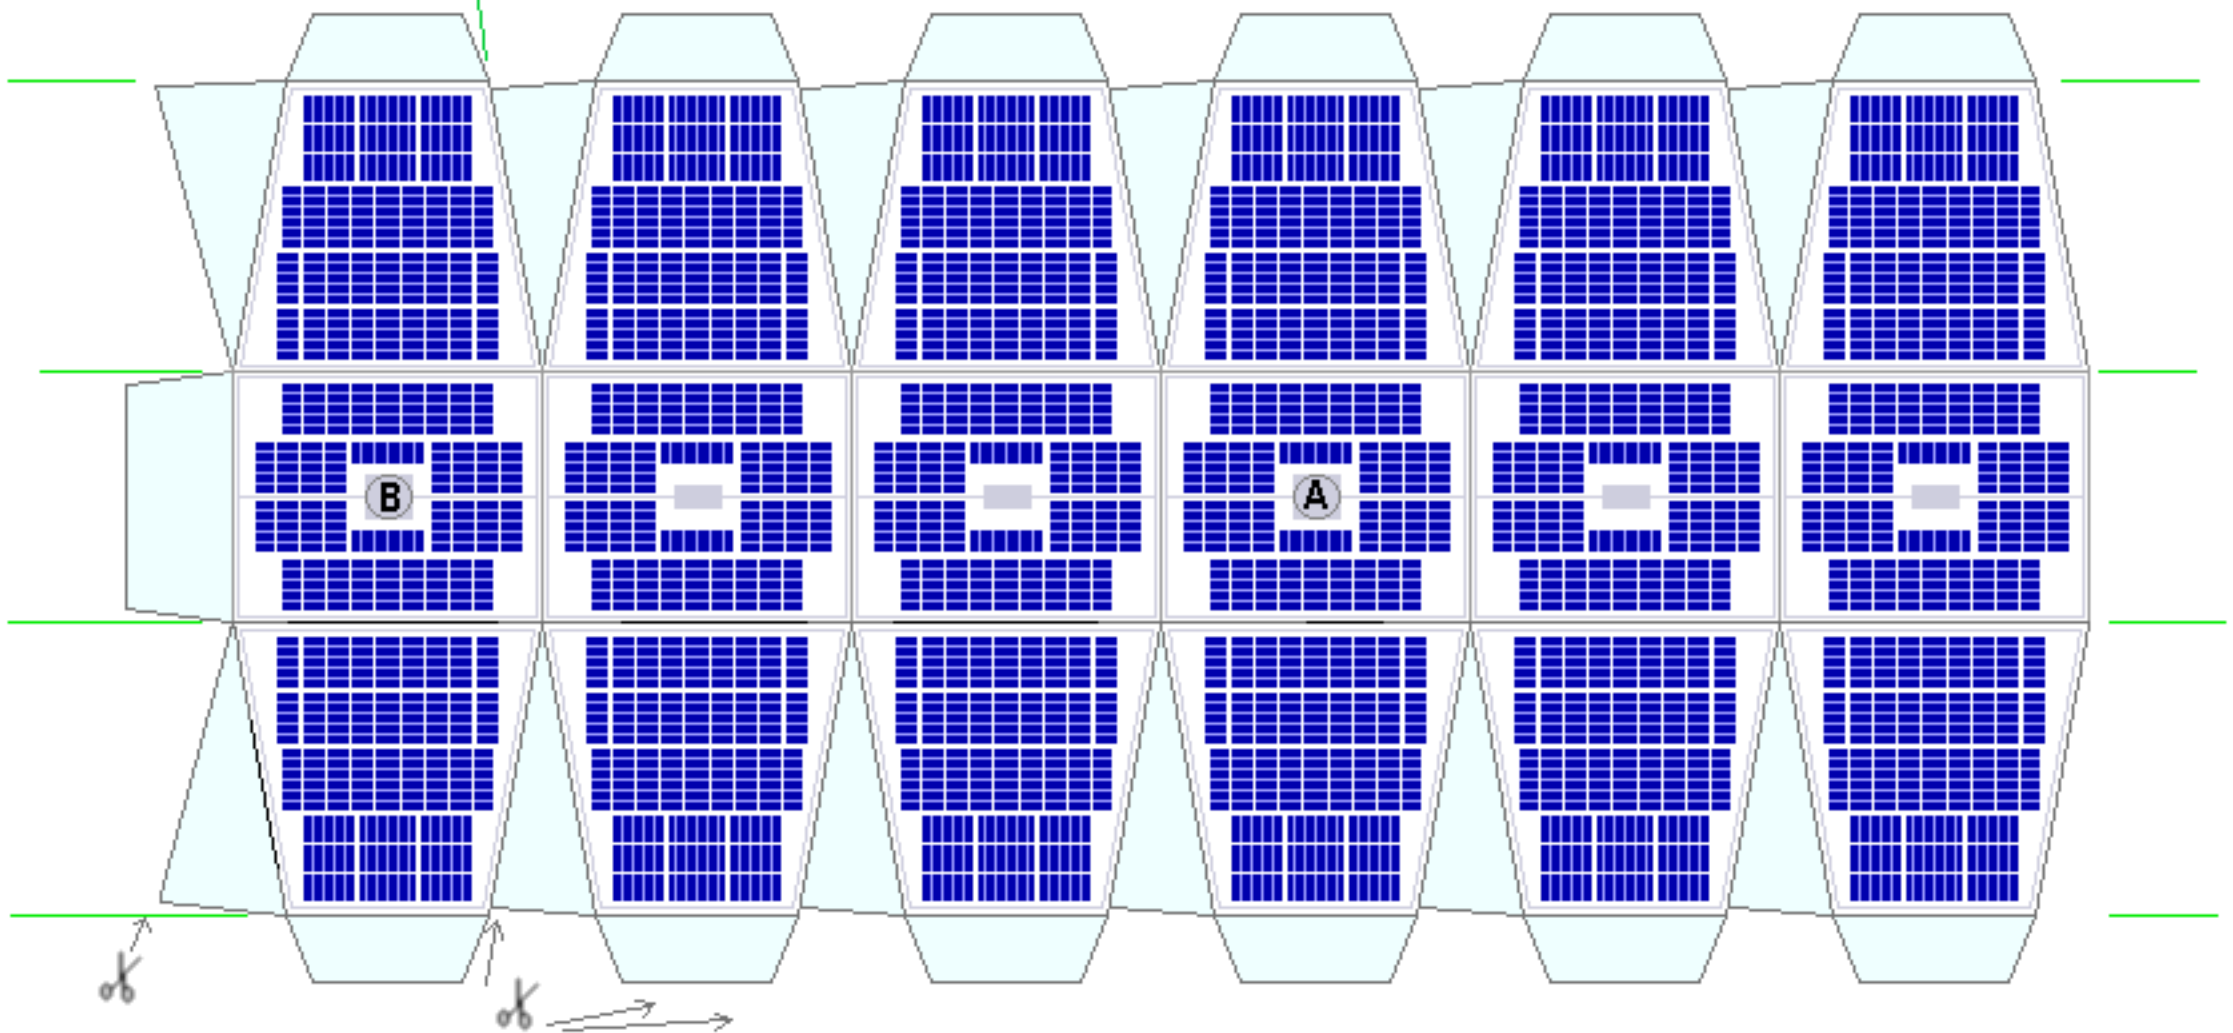

Alouette 1

Canada's first satellite, launched september 1962, to study the ionosphere.

cut here, and all other identical lines (see instructions)

Part A1

Paper model and model design by E. te Groen, member of Public Observatory Philippus Lansbergen, the Netherlands.

Part B2

Part D

spare

scale approx. 1 : 6
exact dimensions unknown

Part D

Cut out 16 dark and
8 light strips.
Others are spare
ones.

Parts Cblack and Cgrey

Paper model and model design by E. te Groen, member of Public Observatory Philippus Lansbergen, the Netherlands.