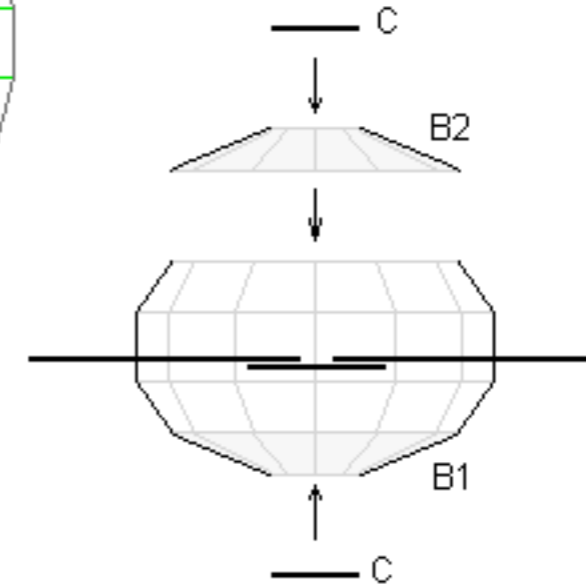

Part B2

Part D

spare

scale approx. 1 : 6
exact dimensions unknown

Part D

Cut out 16 dark and
8 light strips.
Others are spare
ones.

Parts Cblack and Cgrey

Paper model and model design by E. te Groen, member of Public Observatory Philippus Lansbergen, the Netherlands.

Do not copy. For personal use only.

(c) 2002 .

www.lansbergen.net

Red lines : cut here

Green lines : score and fold here.

Assemble and connect parts A1 and A2.

First, glue antenna's, then parts B, C and D.

Cut antenna's to length and glue inside of model on a piece of cardboard. Wait until glue has dried before adding the next parts.

Once dry, add part B2, and Part C (2 times).

The last parts to be added : Part D

Note the placement for Dblack and Dgrey.

Drawings are not to scale. Lengths are approximate. Use satellites' body for measure, once printed.