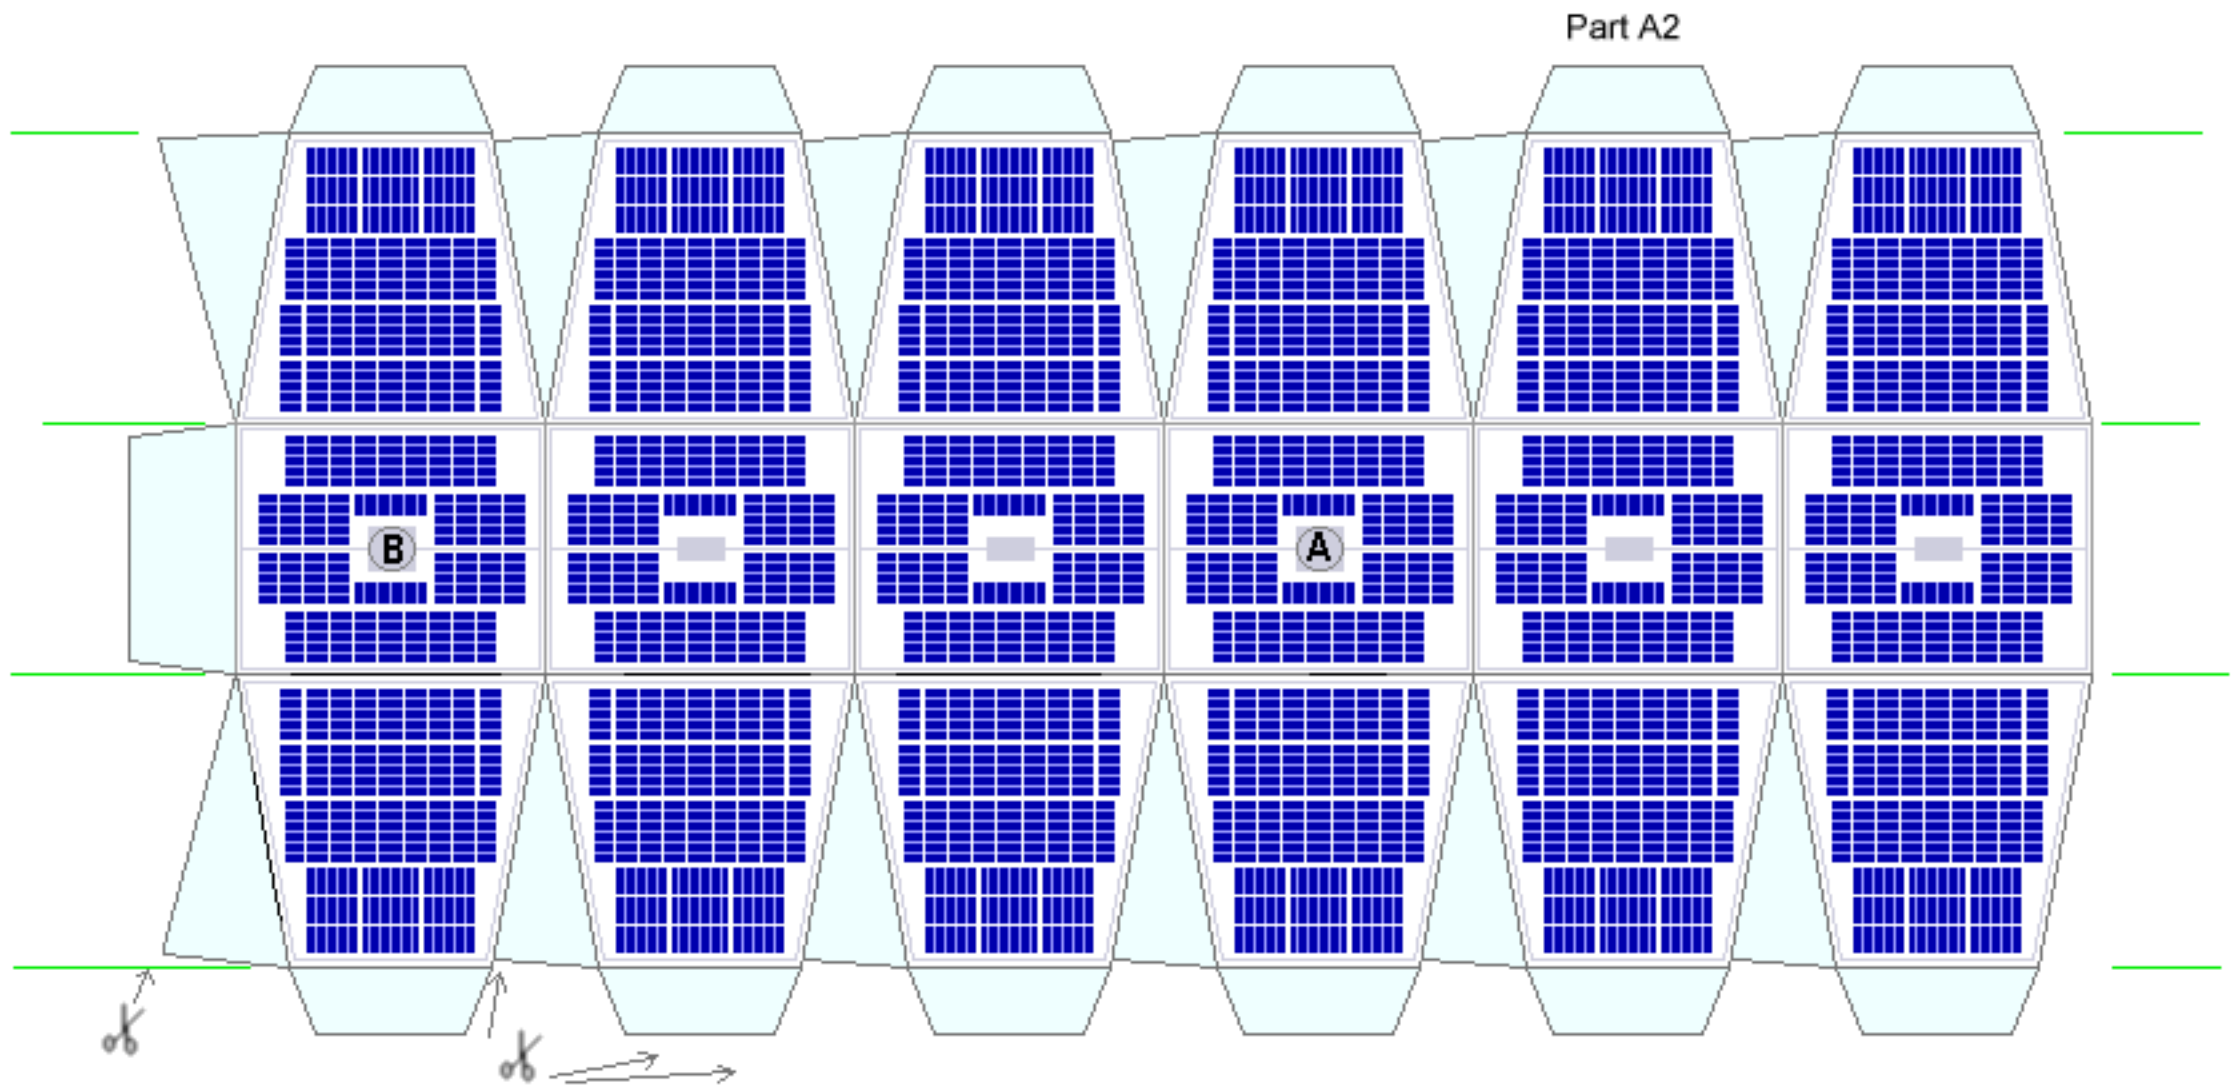

Alouette 1

Canada's first satellite, launched september 1962, to study the ionosphere.

Paper model and model design by E. te Groen, member of Public Observatory Philippus Lansbergen, the Netherlands.

Do not copy. For personal use only.

(c) 2002 .

www.lansbergen.net

page 2/5