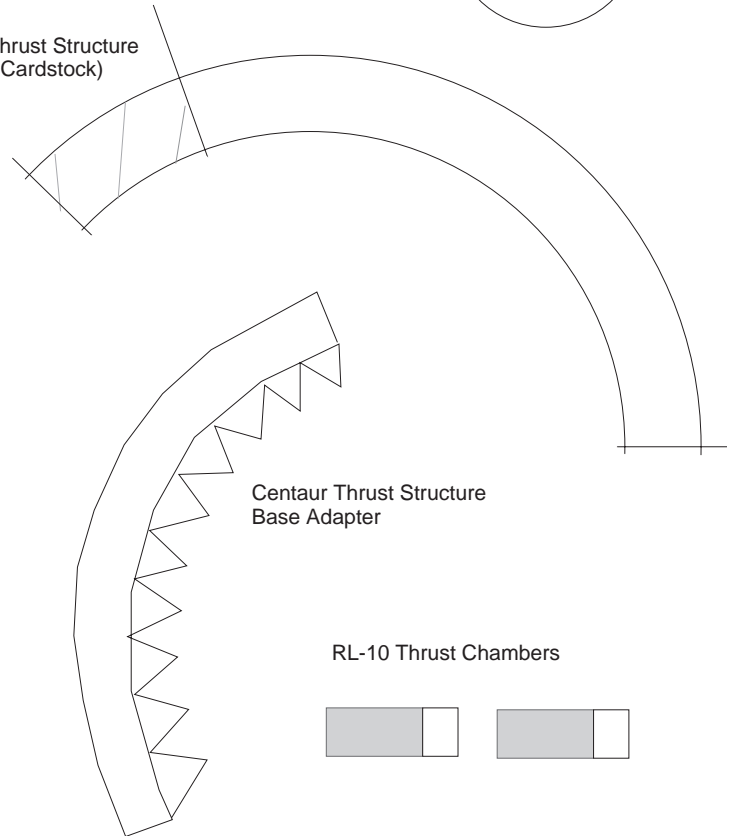

Atlas-Atlas/Centaur
Interstage Adapter

**Atlas Centaur 10
(Surveyor 1)
Page 3 of 6**

Long Instrumentation Pod

Fold on lines

Booster Skirt Fairing

Short Instrumentation Pod

Booster Skirt Fairing

Rocketdyne LR105-5 Sustainer Engine
(57,000 lb Thrust)

**Atlas Centaur 10
(Surveyor 1)
Page 4 of 6**

Two Rocketdyne LR89-5 Booster Engines
(165,000 lb Thrust Each)

LOX Pipe

Vernier Fairings

Atlas Centaur 10 (Surveyor 1) Page 5 of 6

Centaur LH2 Tank Insulation Panels

Centaur Body

Top

Top

Centaur/Fairing Adapter

Fwd Bulkhead Mount

Aft Bulkhead Mount
Version 1.05
Copyright 2000

Atlas Centaur 10 (Surveyor 1)

Page 6 of 6

Payload Fairing Nose

Centaur LH2 Tank Fwd Bulkhead
(Mount to Card Stock)

Centaur Thrust Structure Base
(Mount to Card Stock)

Centaur Thrust Structure
(Mount to Cardstock)

RL-10 Nozzles

RL-10 Thrust Chambers