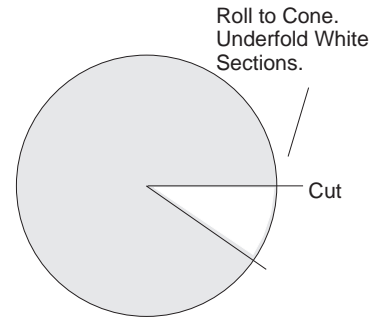

Centaur LH2 Tank Fwd Bulkhead
(Mount to Card Stock)